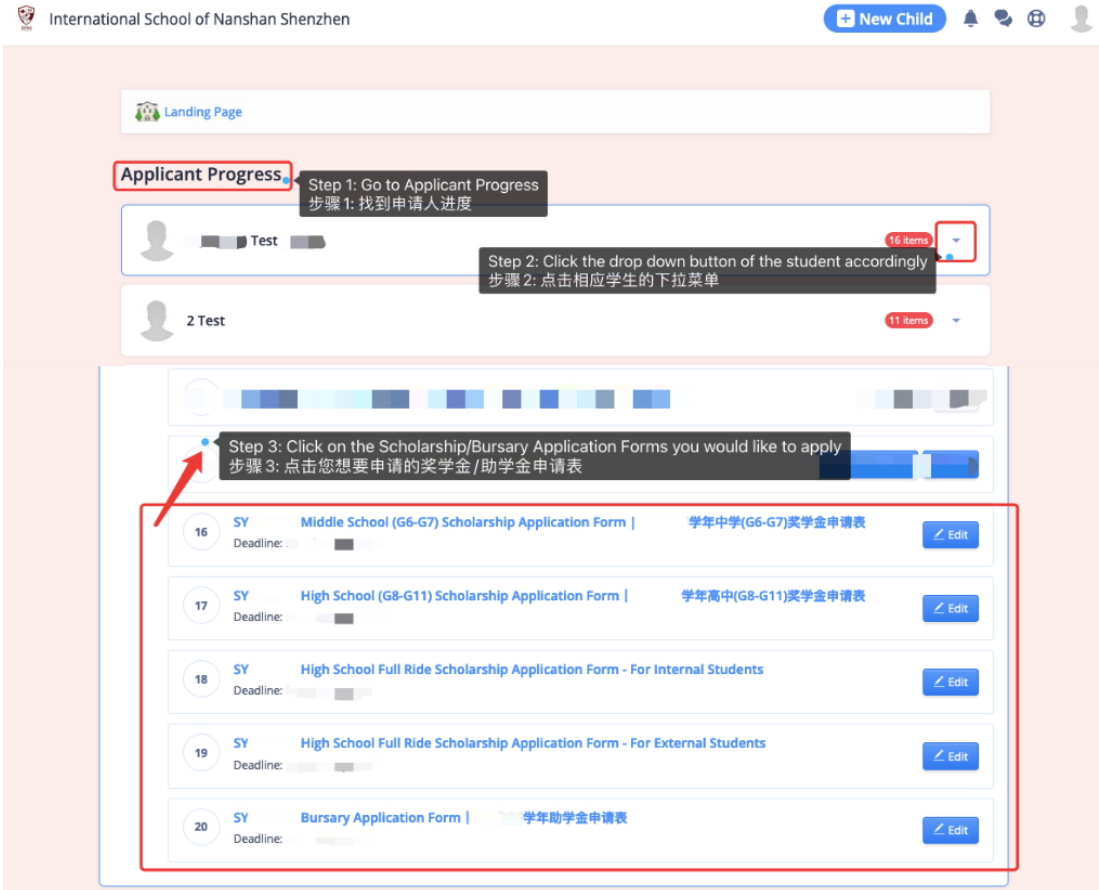

For detailed information and application procedures, please visit our website:

<https://www.isnsz.com/ISNS/scholarships-and-bursaries.html>

Please follow the Application steps to complete the online scholarship and bursary application in Openapply:

Step 1: Click this link here to log in to your Openapply system account:

https://isns.openapply.cn/parents/sign_in.

Step 2: Please check the following diagram, complete the form in the location of the Scholarship/Bursary Application Form according to the instructions as below.